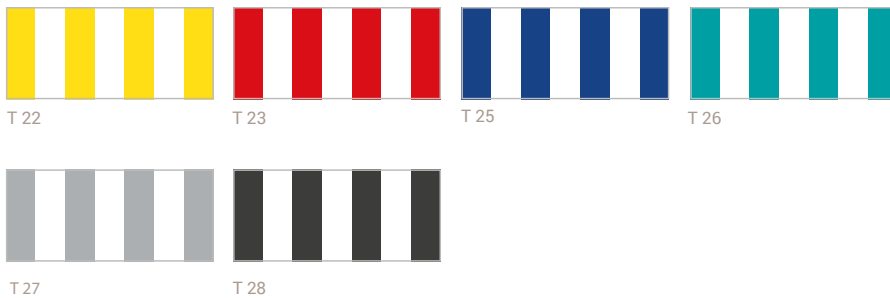

**water should not be over 40 °C

BENEFITS

Fabrics

									
Maximum color fastness	Water resistant	Sun proof Anti Ultraviolet	Windproof	Washable	Stain resistant	Durable	Easy cleaning	Breathable	Soft

CHILLERO
COLLECTION

BLOCK

COLORS*

*available in other outdoor fabrics