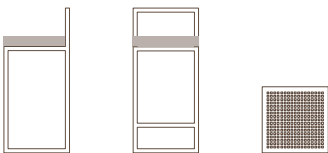

QUBIQ
COLLECTION

CHAIR

SIZE

W 40 cm
D 40 cm
H 88 cm

MATERIALS

Super-durable power-coated aluminium, available in wide range of colours and texture effects for long-lasting protection.

Strength, quality, durability, easy care, and incomparable resistance to fading and degradation.