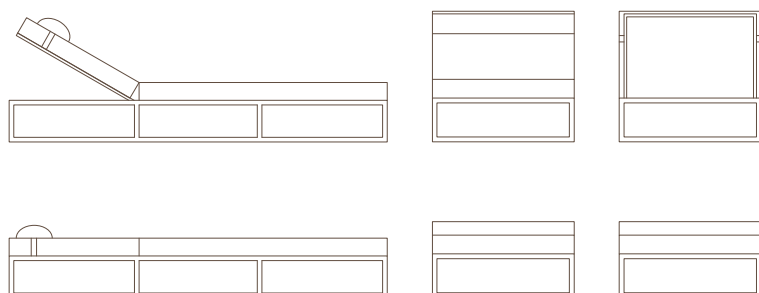

QUBIQ
COLLECTION

SHEZLONG

SIZE

W 200 cm
D 75 cm
H 40 cm

MATERIALS

Super-durable power-coated aluminium, available in wide range of colors and texture effects for long-lasting protection).

Filling: Polyurethane foam, rubber.