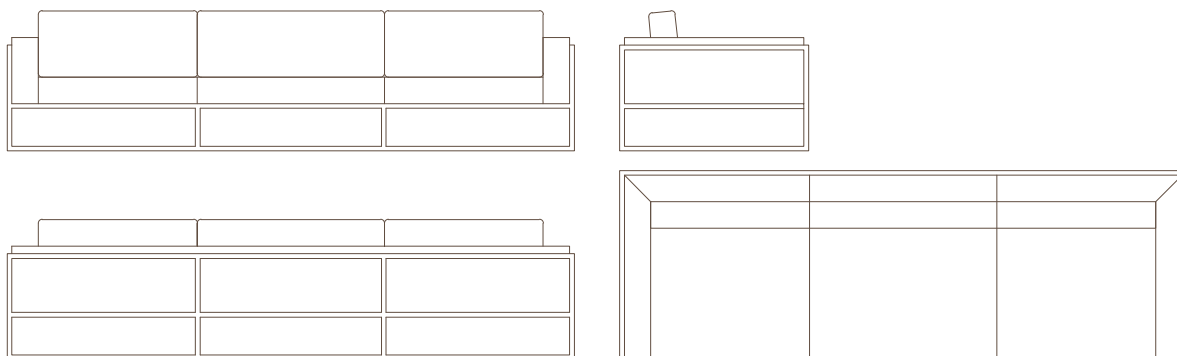

QUBIQ
COLLECTION

SOFA LOUNGE

SIZE

W 300 cm
D 100 cm
H 74 cm

MATERIALS

Super-durable power-coated aluminium, available in wide range of colors and texture effects for long-lasting protection).

Filling: Polyurethane foam, rubber.